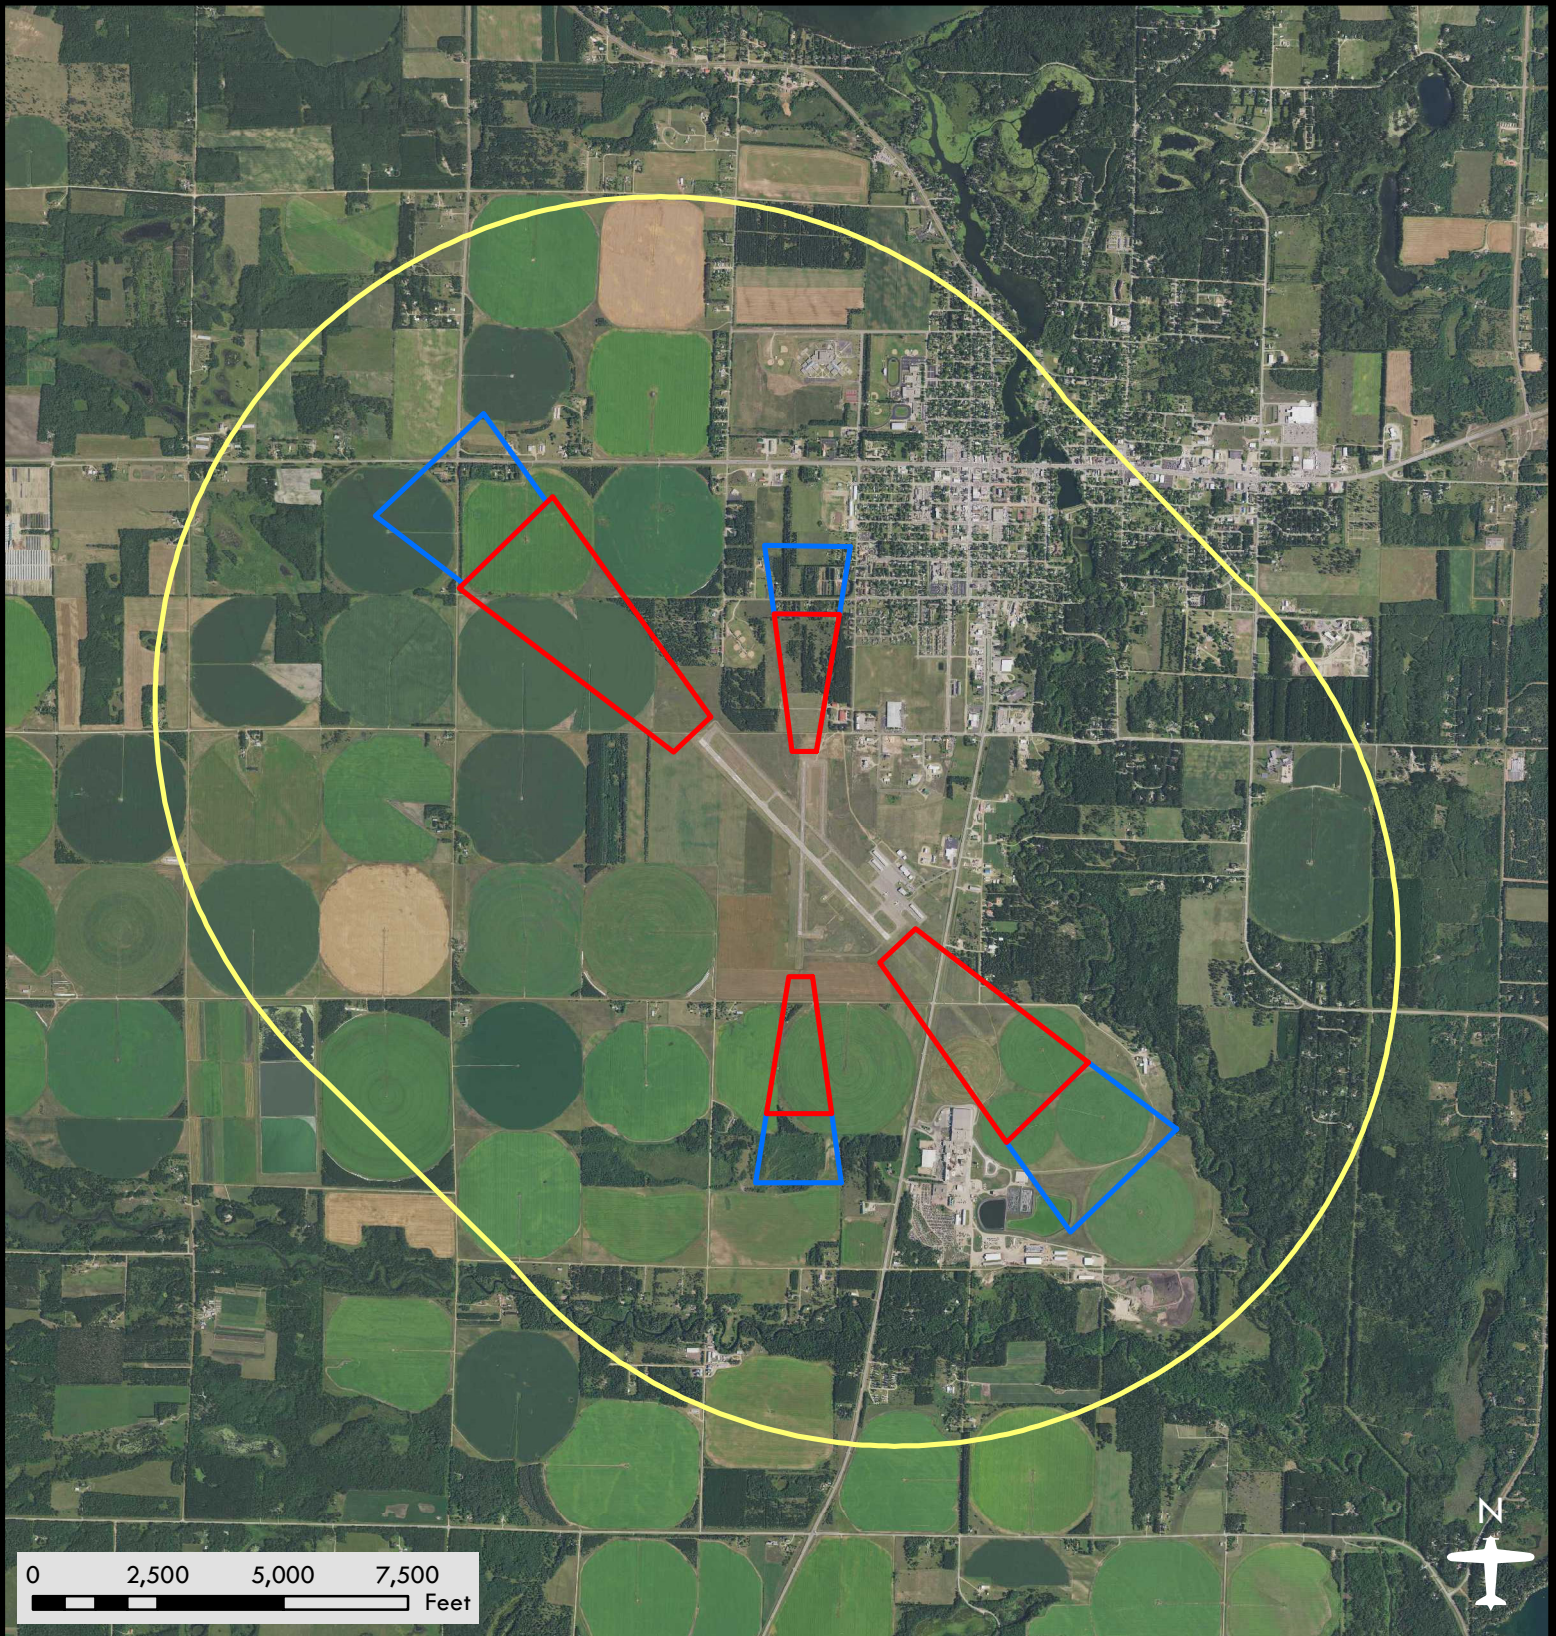

Park Rapids Municipal Airport - Konshok Field

Airport Safety Zones

Date: 08/08/2018

Legend

-  Zone A
-  Zone B
-  Zone C

DISCLAIMER: This is not an official zoning map. To view the official map and ordinance for this airport, please visit the Airport Zoning Information Warehouse at <https://www.dot.state.mn.us/aero/planning/zoning-warehouse.html>. The State of Minnesota makes no representations or warranties expressed or implied, with respect to the reuse of the data provided herewith regardless of its format or the means of its transmission. There is no guarantee or representation to the user as to the accuracy, currency, suitability, or reliability of this data for any purpose. The user accepts the data "as is." The State of Minnesota assumes no responsibility for loss or damage incurred as a result of any user's reliance on this data. All maps and other material provided herein are protected by copyright. Permission is granted to copy and use the materials herein.